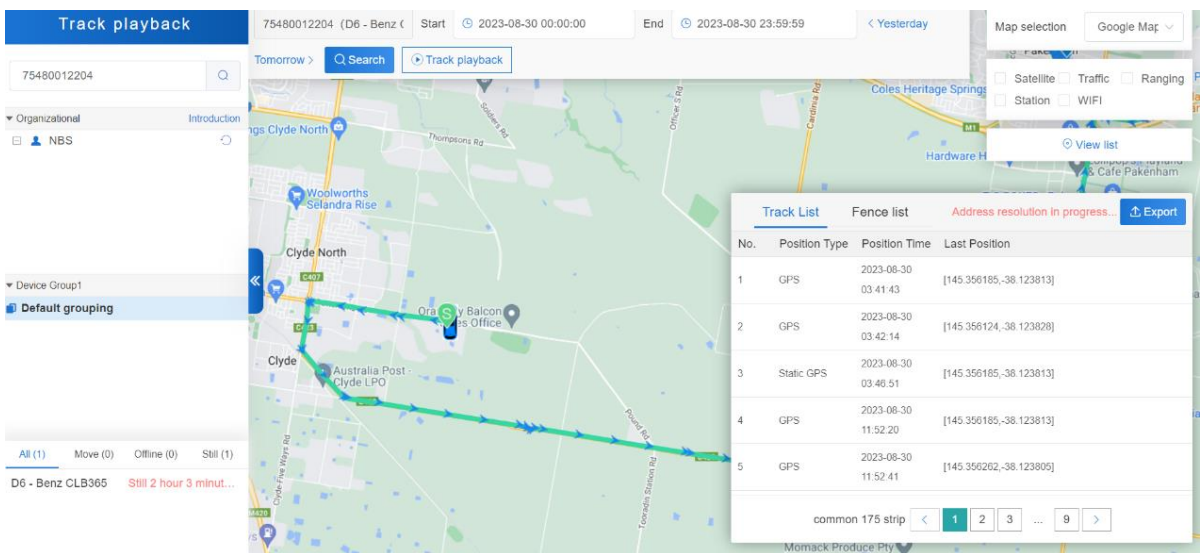

Getting Started is Easy

1. **Download the App:** Visit the App Store or Google Play Store to download [NBSCONNECT.](#) / [PC: www.nbsconnect.com.au](#)
2. **Create an Account:** Sign up using your email and set a secure password.
3. **Add Devices:** Register the devices you want to track,
4. **Start Tracking:** Enjoy real-time tracking, geofencing, and other advanced features at your fingertips.

Thank you for your continued trust in New Bridge Services. We are excited to embark on this journey of innovation and excellence with you.

MAP FEATURES

The screenshot displays the NBS GPS-CONNECT web interface. The top navigation bar includes links for HOME, MONITOR, USER, DEVICE, TOTAL, RECYCLE, VAS, and TOOLS. A search bar is located at the top left. The main area features a map of Pakenham, Australia, with a red car icon representing a tracked device. A popup window provides detailed information for the device with ID 75460012204:

- Name: D6 - Benz CLB365
- Speed: 0.00 Km/h
- Position Mode: Common modes (GPS)
- Communication Time: 2023-08-30 16:59:07
- Position Time: 2023-08-30 14:59:06
- StillDuration: 2 hour 2 minute 42 second
- model: D6
- Altitude: 21 meters
- Last Position: 220 Bald Hill Rd, Pakenham VIC 3810, Australia

Below the map, a table lists device status:

Device ID	Status
13010233032	Offline
13010234162	Inactivated
13010237629	Offline
Q13 NBS SKIP BINS	Offline 7 hour 51 mi...
NBS Q9-2	Offline

*Disclaimer: NBS Live GPS Tracker is designed for personal tracking and asset monitoring. It's not a substitute for emergency services. Users are advised to use the app responsibly and respect privacy. *