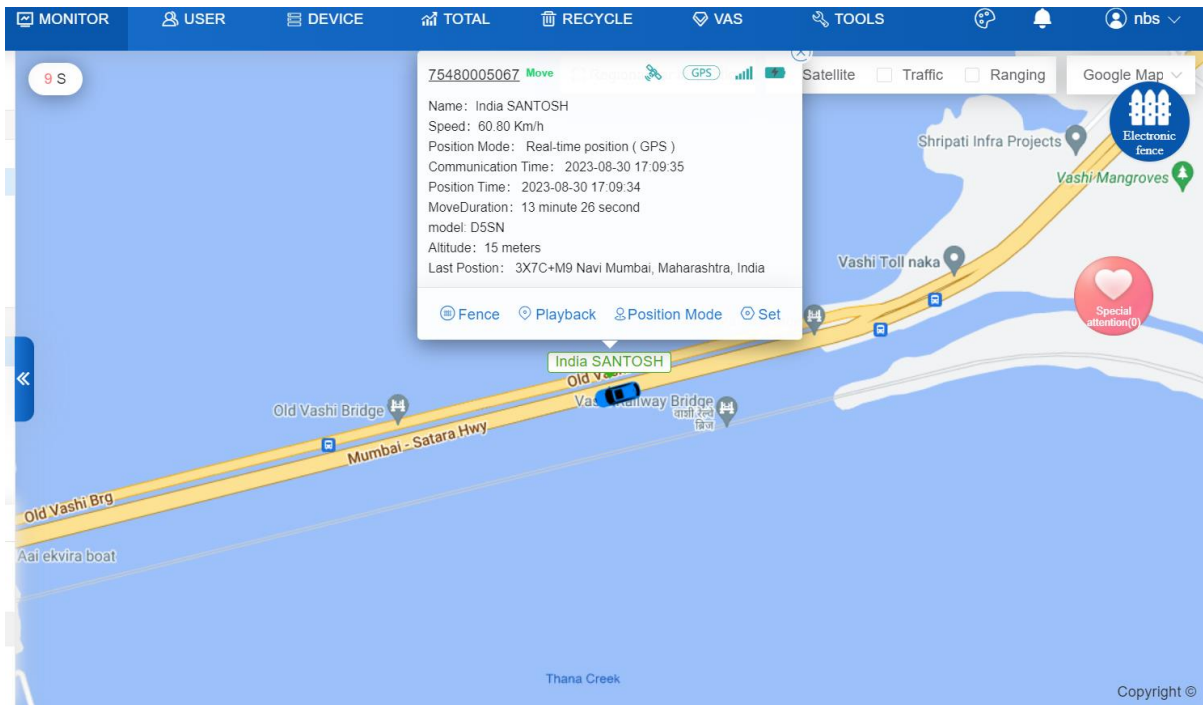

Getting Started is Easy

1. **Download the App:** Visit the App Store or Google Play Store to download [NBSCONNECT.](#) / [PC: www.nbsconnect.com.au](#)
2. **Create an Account:** Sign up using your email and set a secure password.
3. **Add Devices:** Register the devices you want to track,
4. **Start Tracking:** Enjoy real-time tracking, geofencing, and other advanced features at your fingertips.

Thank you for your continued trust in New Bridge Services. We are excited to embark on this journey of innovation and excellence with you.

MAP FEATURES

The screenshot displays the NBS GPS-CONNECT web interface. The top navigation bar includes links for HOME, MONITOR, USER, DEVICE, TOTAL, RECYCLE, VAS, and TOOLS. A search bar is located at the top left. The main area features a map of Pakenham, Australia, with a red car icon representing a tracked device. A popup window provides detailed information for the device with ID 75460012204:

- Name: D6 - Benz CLB365
- Speed: 0.00 Km/h
- Position Mode: Common modes (GPS)
- Communication Time: 2023-08-30 16:59:07
- Position Time: 2023-08-30 14:59:06
- StillDuration: 2 hour 2 minute 42 second
- model: D6
- Altitude: 21 meters
- Last Position: 220 Bald Hill Rd, Pakenham VIC 3810, Australia

Below the map, a table lists device status:

Device ID	Status
13010233032	Offline
13010234162	Inactivated
13010237629	Offline
Q13 NBS SKIP BINS	Offline 7 hour 51 mi...
NBS Q9-2	Offline

*Disclaimer: NBS Live GPS Tracker is designed for personal tracking and asset monitoring. It's not a substitute for emergency services. Users are advised to use the app responsibly and respect privacy. *