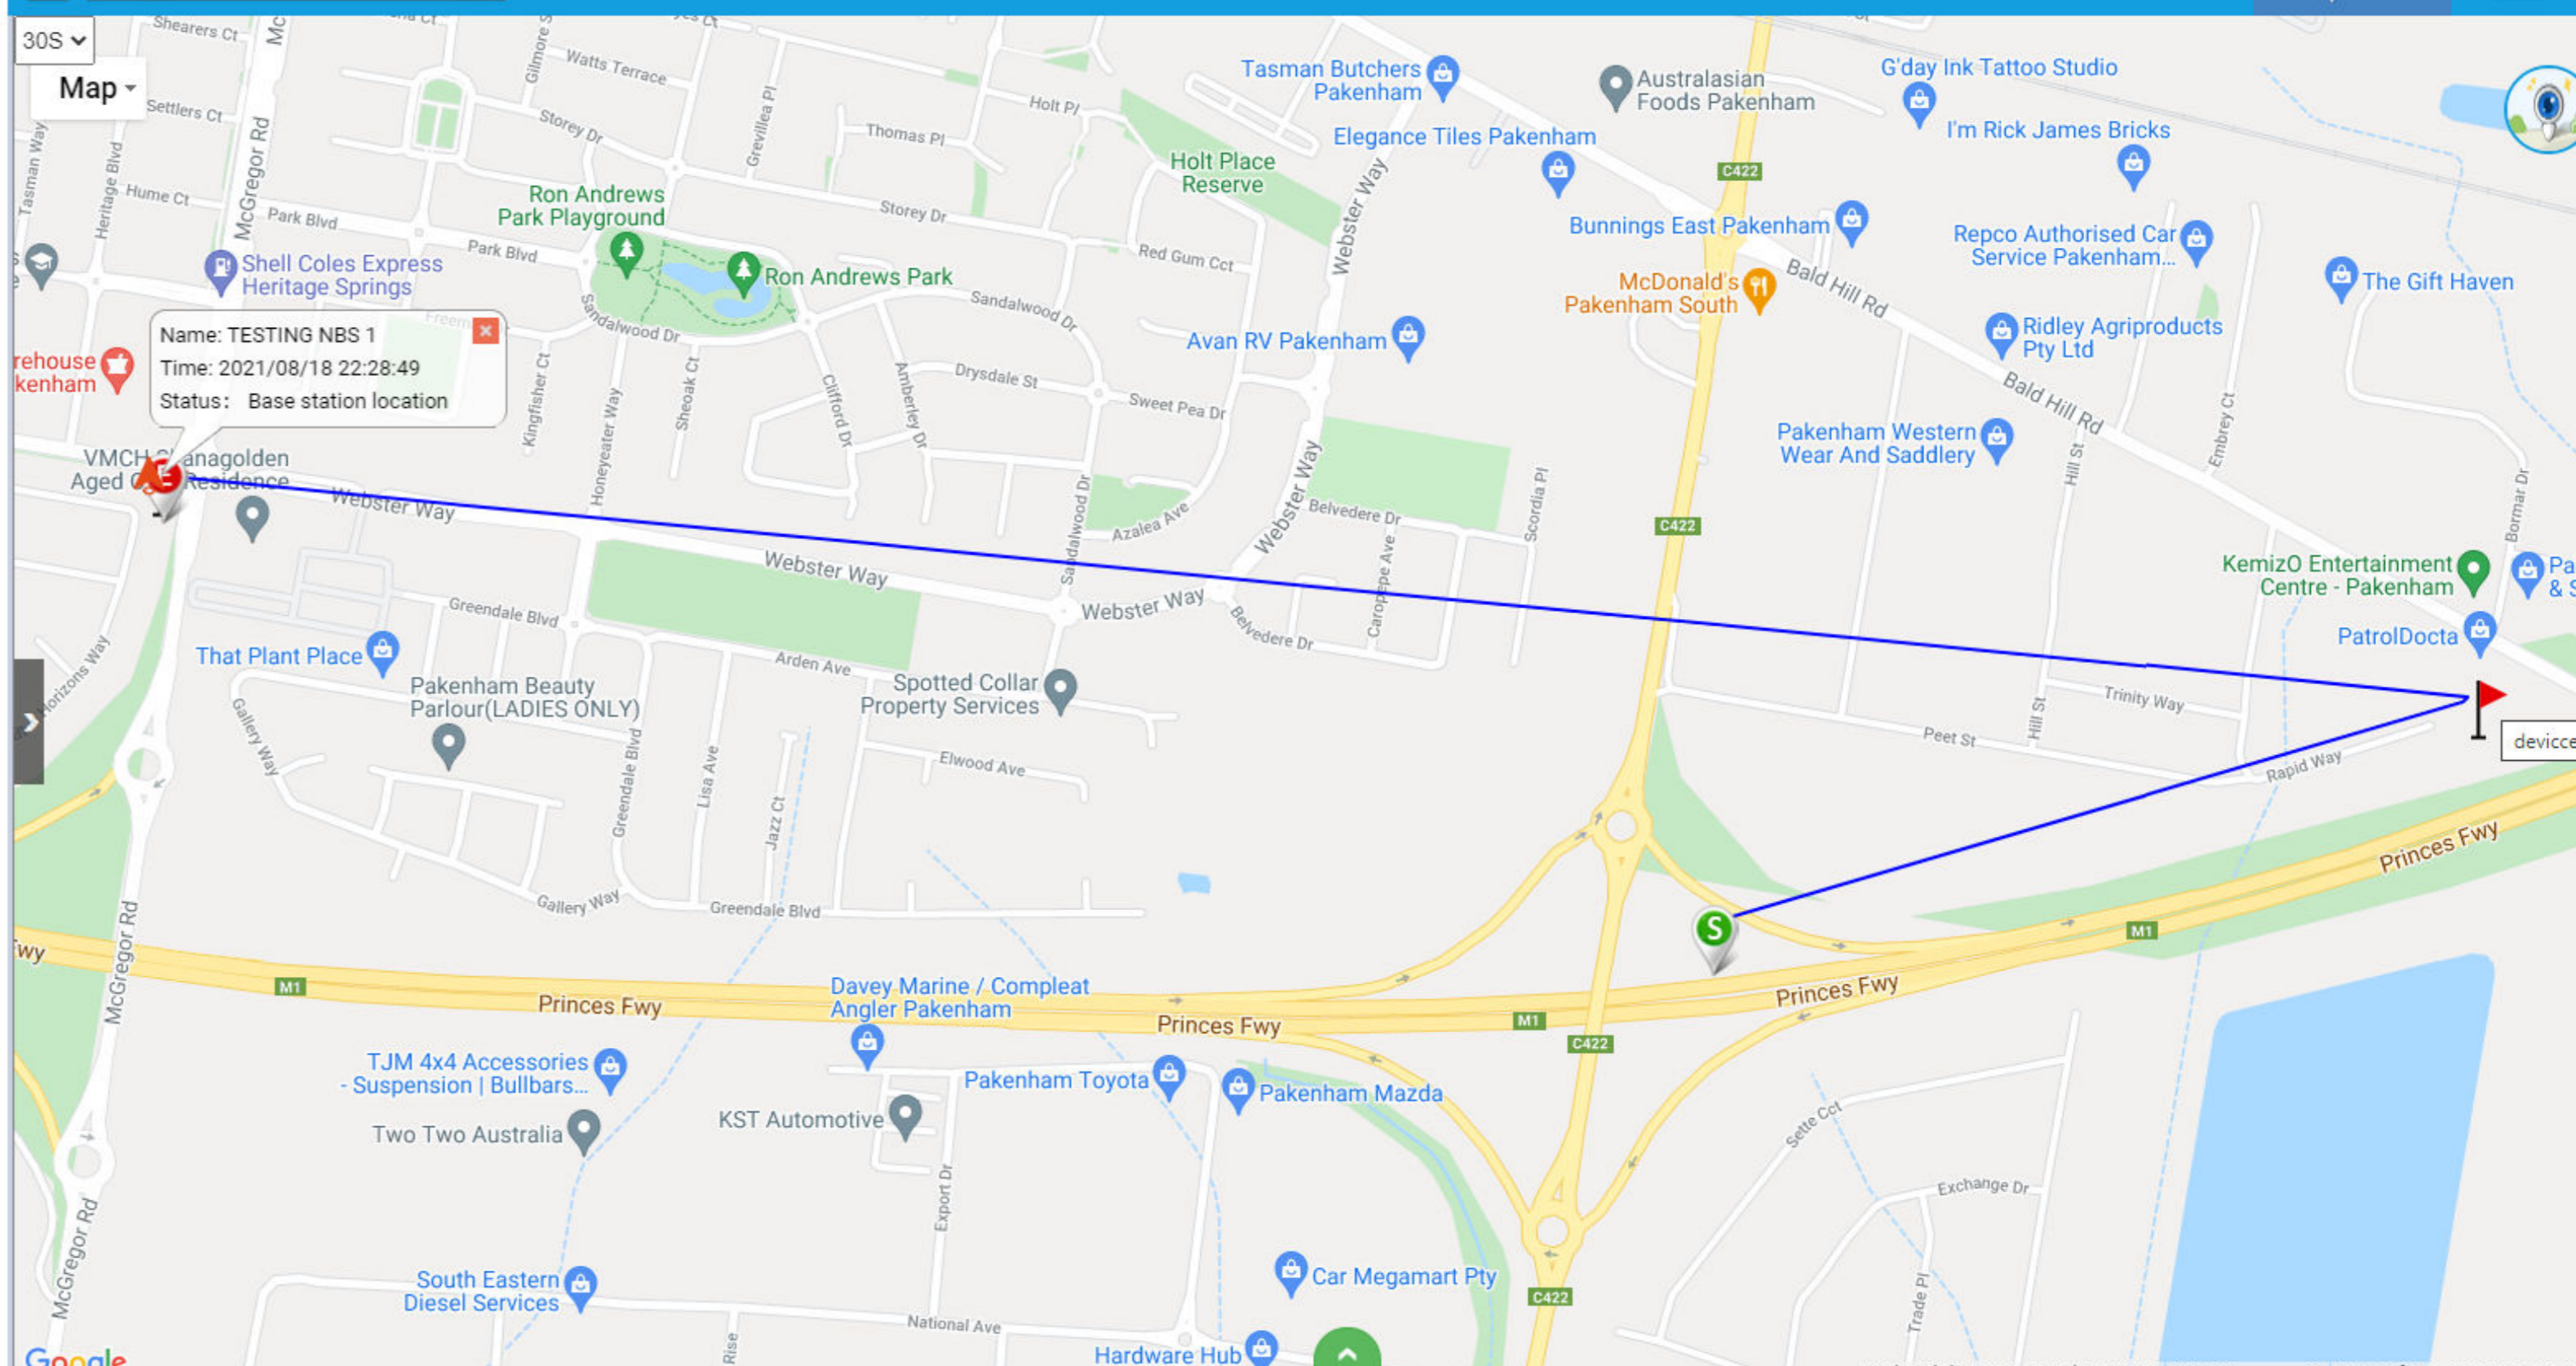

Name	IMEI	Built-in temperatur...	Light(lx)	humidity(%)	Address	Battery%	Position	Status
TESTING NBS 1	864292042476208					70	Base station location	Sleep

Device name : TESTING NBS 1

Please select the time range

Yesterday

Parking time

10min

Playing Speed:

Slow Fast

Total data	Starting:	2021-08-18 14:24:02	
	Ending:	2021-08-18 22:28:49	
	Running time:	0s	
	Staying time:	0s	
	Mileage:	0.00km	
	AVE speed:	km / h	
Segme...	Starting:	2021-08-18 14:24:02	
	Ending:	2021-08-18 14:24:38	
	Running time:	0	
	Staying time:	0s	
	Mileage:	0.48km	
	AVE speed:	0.00 km / h	
Segme...	Starting:	2021-08-18 18:25:33	
	Ending:	2021-08-18 18:26:33	
	Running time:	0	
	Staying time:	0s	
	Mileage:	0.00km	
	AVE speed:	0.00 km / h	
Segme...	Starting:	2021-08-18 22:27:50	
	Ending:	2021-08-18 22:28:49	
	Running time:	0	
	Staying time:	0s	
	Mileage:	0.00km	
	AVE speed:	0.00 km / h	