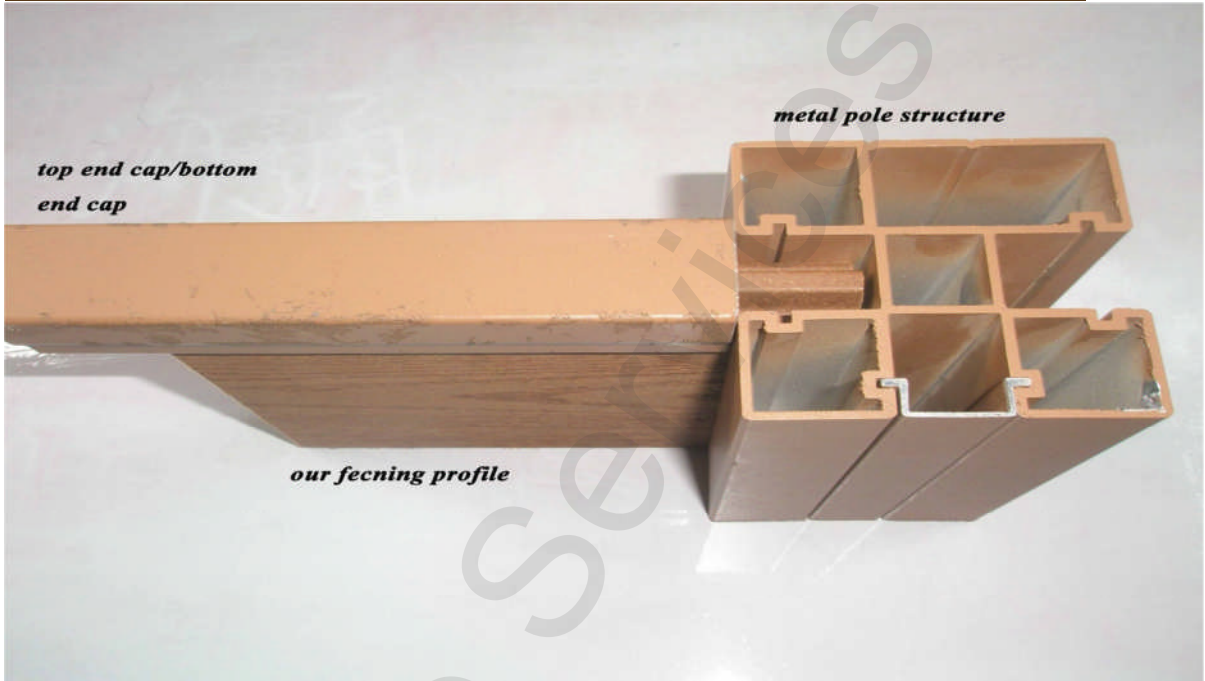

What is “EASY INSTALL N B S WPC?”

WPC (Wood plastic composite) material is made of Wood Fibre, Plastic and Few of chemical additives:

- **Wood cellulose** – EASY INSTALL WPC uses pine wood powder.
- **Plastic-** EASY INSTALL WPC adopts the plastic material containing both new and reclaimed HDPE (high-density polyethylene) as per the strict ratio. Other plastic material (like PP- Polypropylene, PVC-Polyvinyl chloride etc.) can replace PE on clients special demands.
- **Chemical additives (Couplant)** - Like colorants, coupling agents, stabilizers, blowing agents, reinforcing agents, foaming agents and lubricants make wood and plastic compounded perfectly

Wood Composite Plastic is high performance fibre composite derived from a revolutionary green technology. The core fibre composite technology, developed and refined through the years, promises to ease pressures on our forests by delivering an optimum and viable timber free alternative acceptable for mass applications and integration with industry.

Applications - N B S EASY INSTALL WPC is used in indoor/outdoor Decking, Fencing, Railing, Furniture etc.

NBS "EASY INSTALL W P C PRODUCTS

- **Permanent/ Neighbour boundary fence panels (N B S Boundary fence panels)**
- **Outdoor decking (N B S easy decking series)**

A) Panels (N B S Boundary fence panels)

- **Dimensions: 2700mm long x 200 wide x31mm thick (Total flexibility in height as width could be achieved with our interlocking panels)**

New

New

Texture Table

Remark:Brush is not Standard texture of MexyTech,if using Brush,need to add 3% to the total cost.