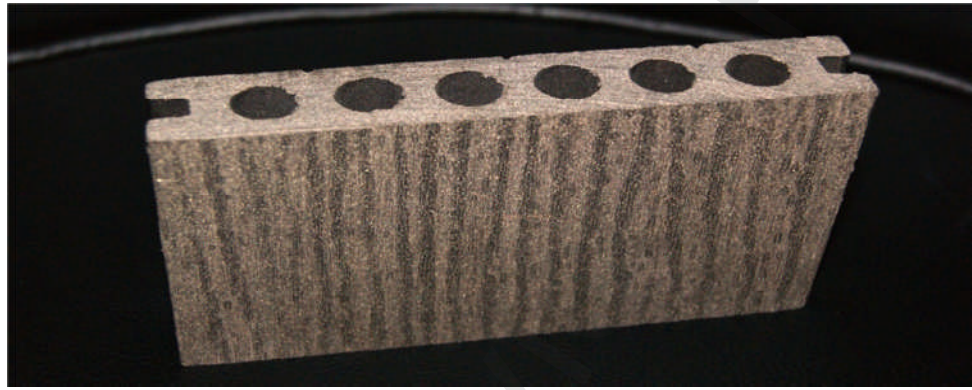

Wood Composite Plastic is high performance fibre composite derived from a revolutionary green technology. The core fibre composite technology, developed and refined through the years, promises to ease pressures on our forests by delivering an optimum and viable timber free alternative acceptable for mass applications and integration with industry.

Applications - N B S EASY INSTALL WPC is used in indoor/outdoor Decking, Fencing, Railing, Furniture etc.

NBS "EASY INSTALL W P C PRODUCTS

- **Permanent/ Neighbour boundary fence panels (N B S Boundary fence panels)**
- **Outdoor decking (N B S easy decking series)**

A) Panels (N B S Boundary fence panels)

- **Dimensions: 2700mm long x 200 wide x31mm thick (Total flexibility in height as width could be achieved with our interlocking panels)**

New

New

Texture Table

Remark:Brush is not Standard texture of MexyTech,if using Brush,need to add 3% to the total cost.

B) (N B S Easy decking series)

- Dimensions : 2700long x 138 wide x 23mm thick

Available in hollow and solid series

- Outdoor decking (N B S easy decking series)

N B S EASY DECKING COLOUR TEXTURE TABLE

			Texture	
Chocolate	Brown	Grey		
			Sanded	Wood Grain 2
Mahogany	Walnut	Teak		Wood Grain 1